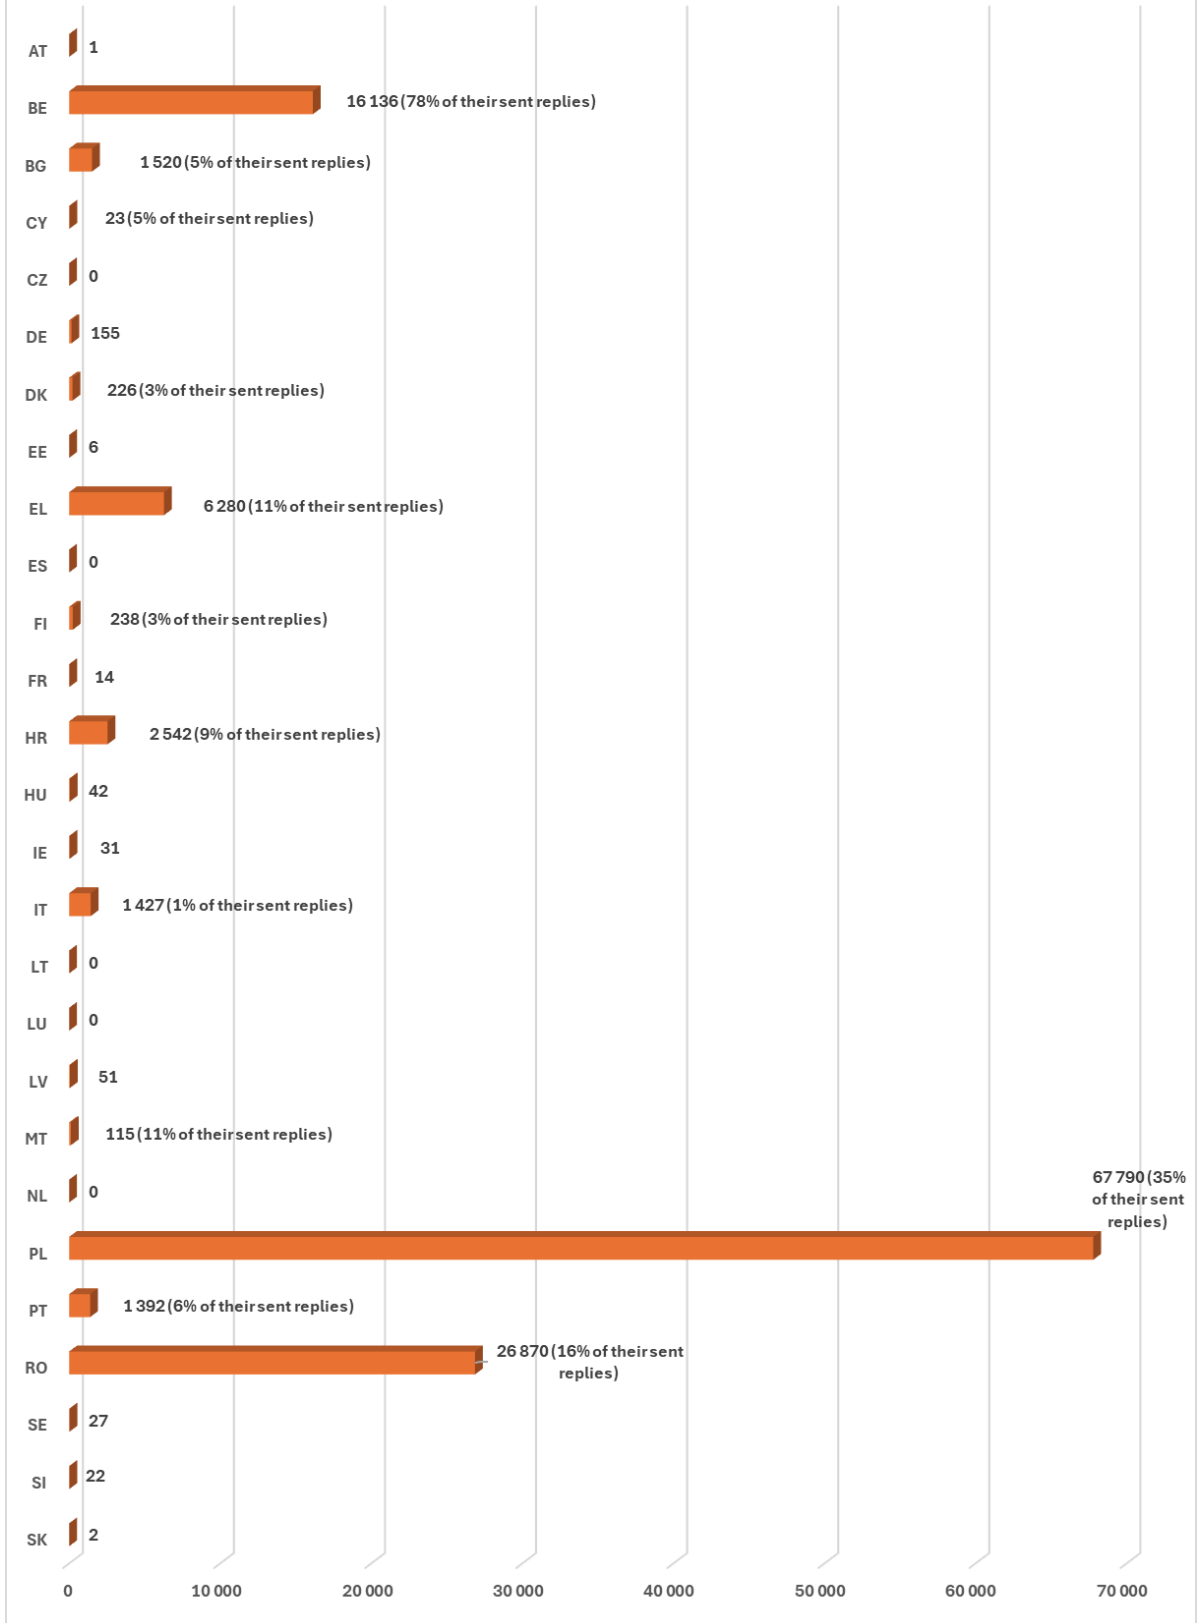

Number of replies sent after the deadline,
by Member State, in 2022