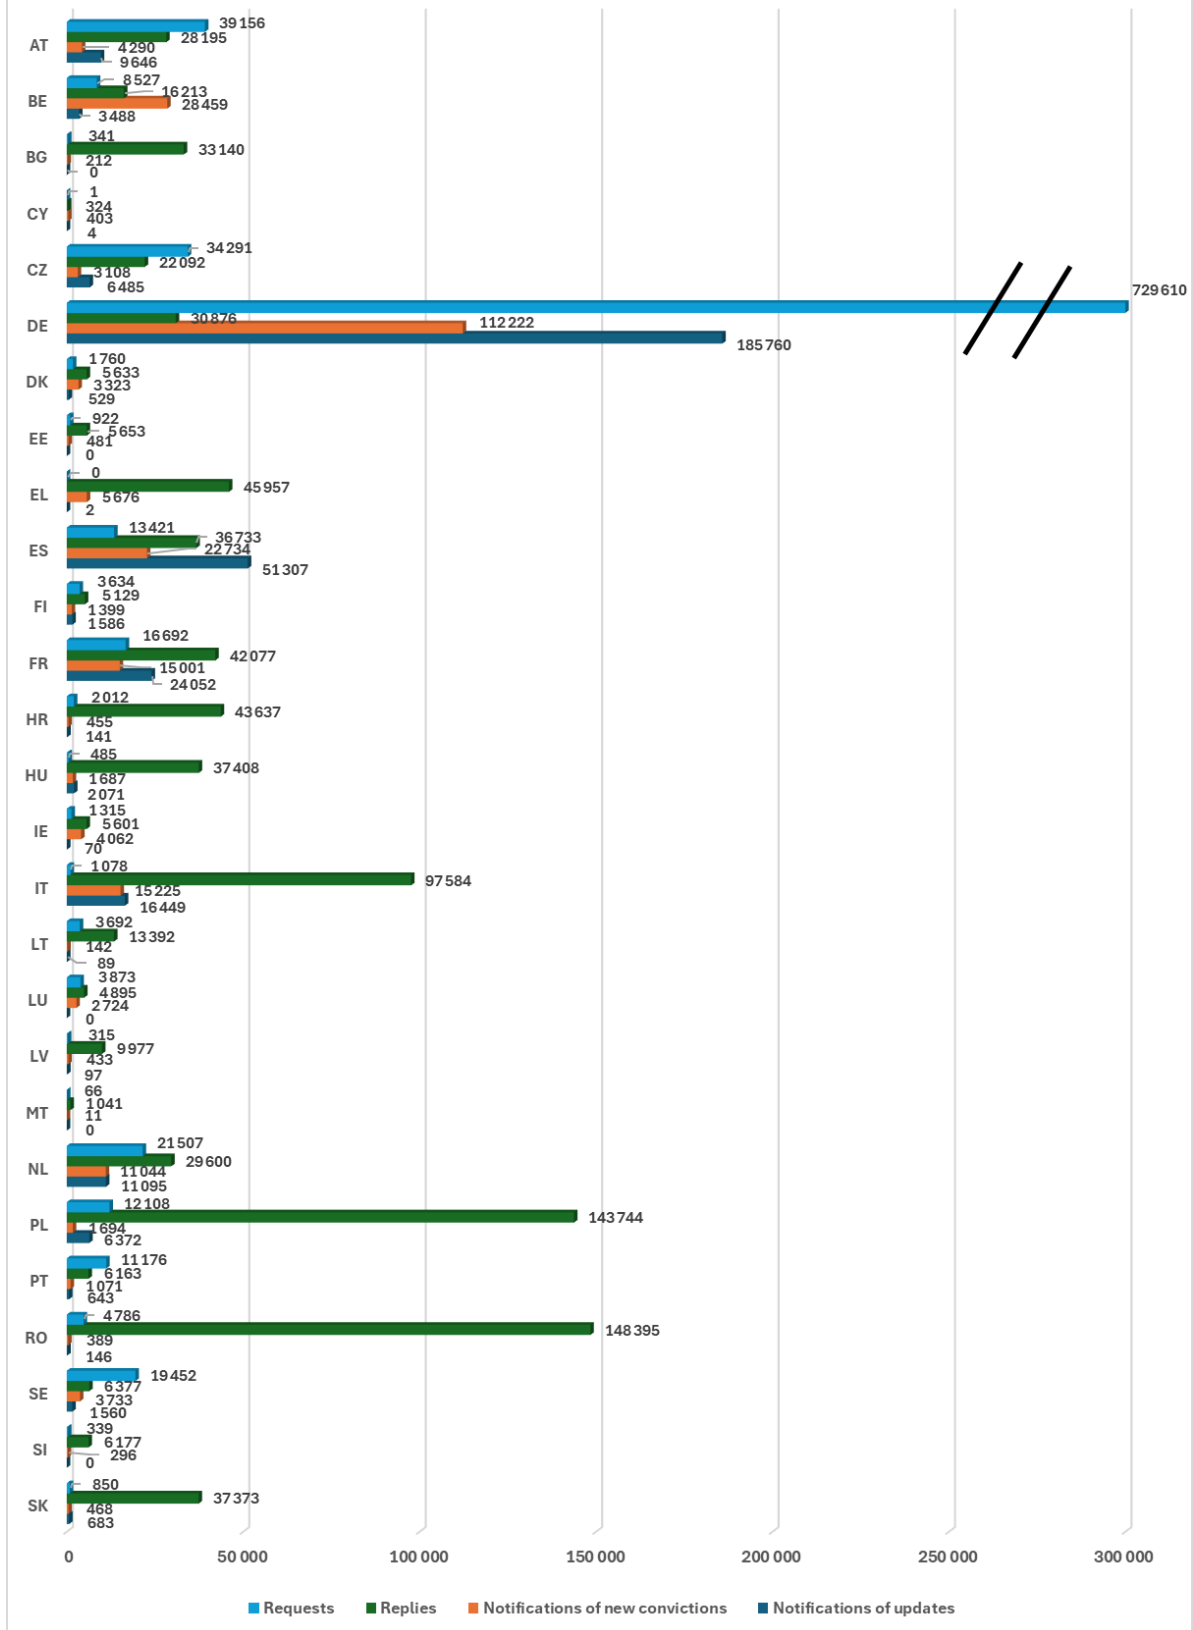

Number of requests, replies, notifications of new convictions and notifications of updates, by Member State, in 2021