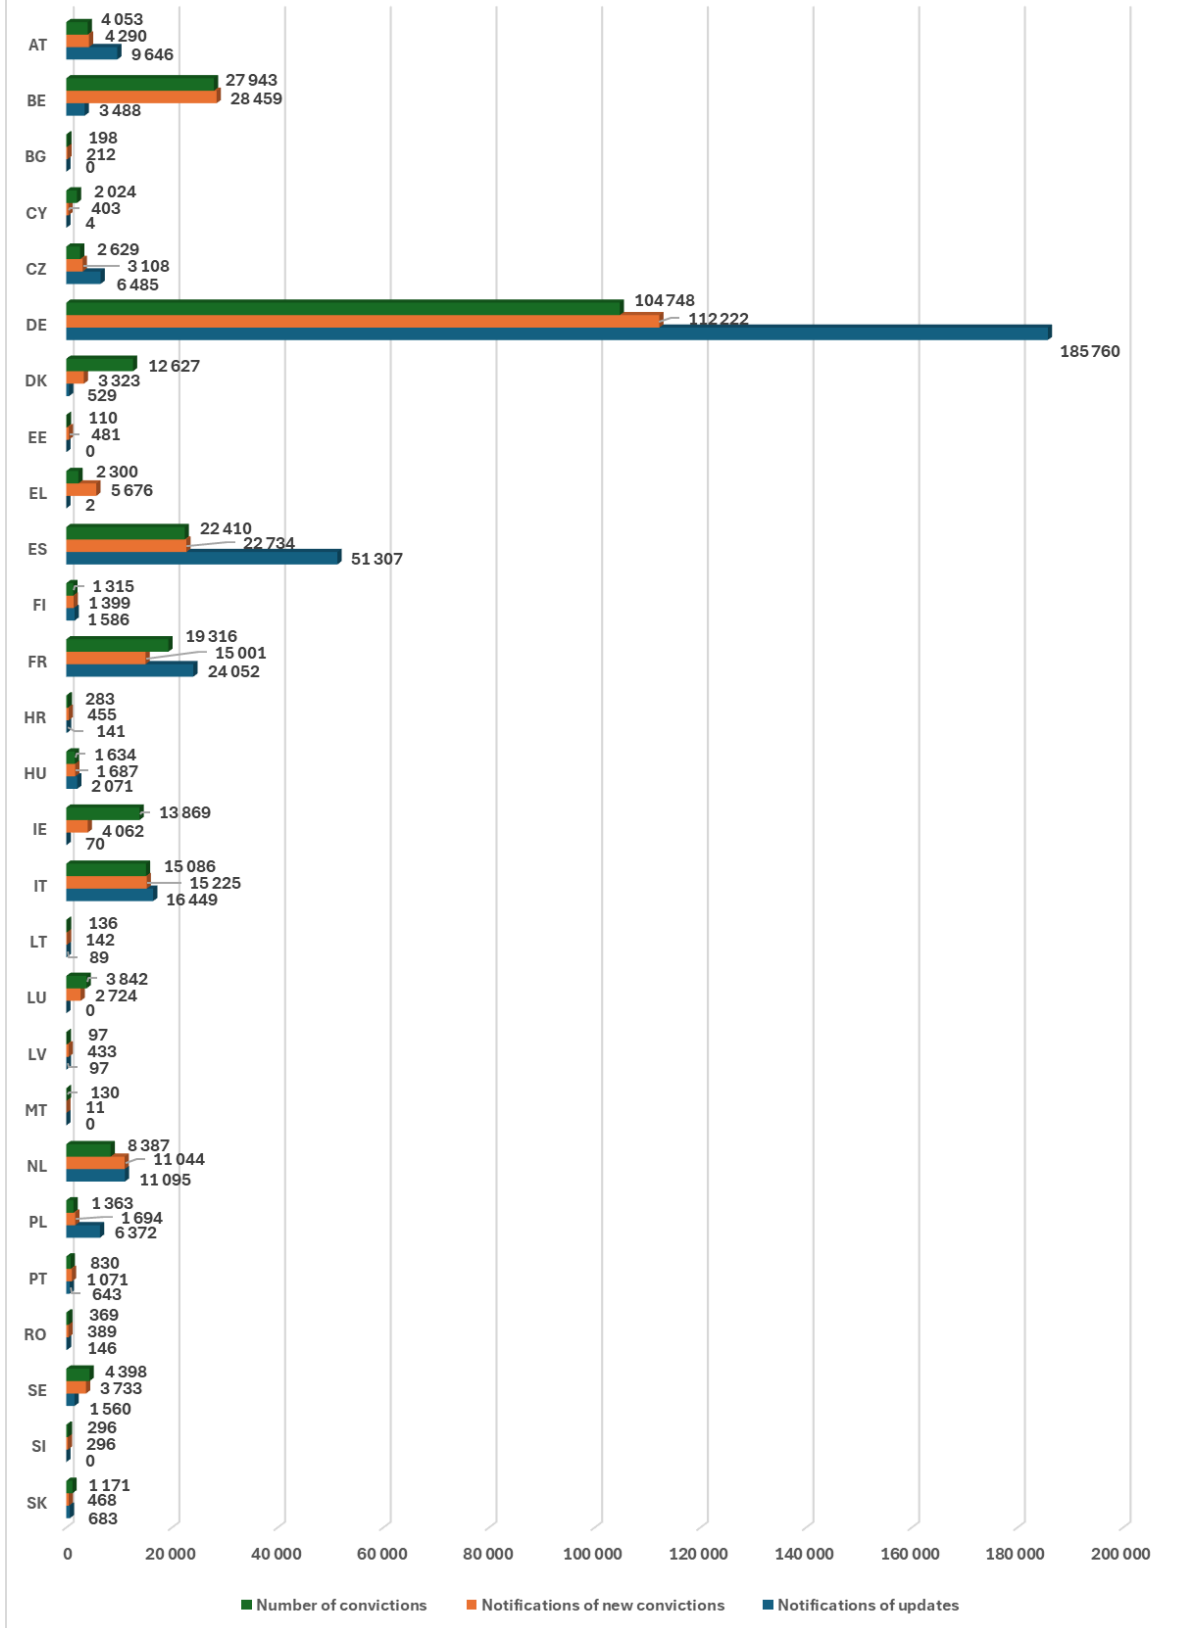

Number of convictions and notifications (of new convictions and updates), by Member State, in 2021