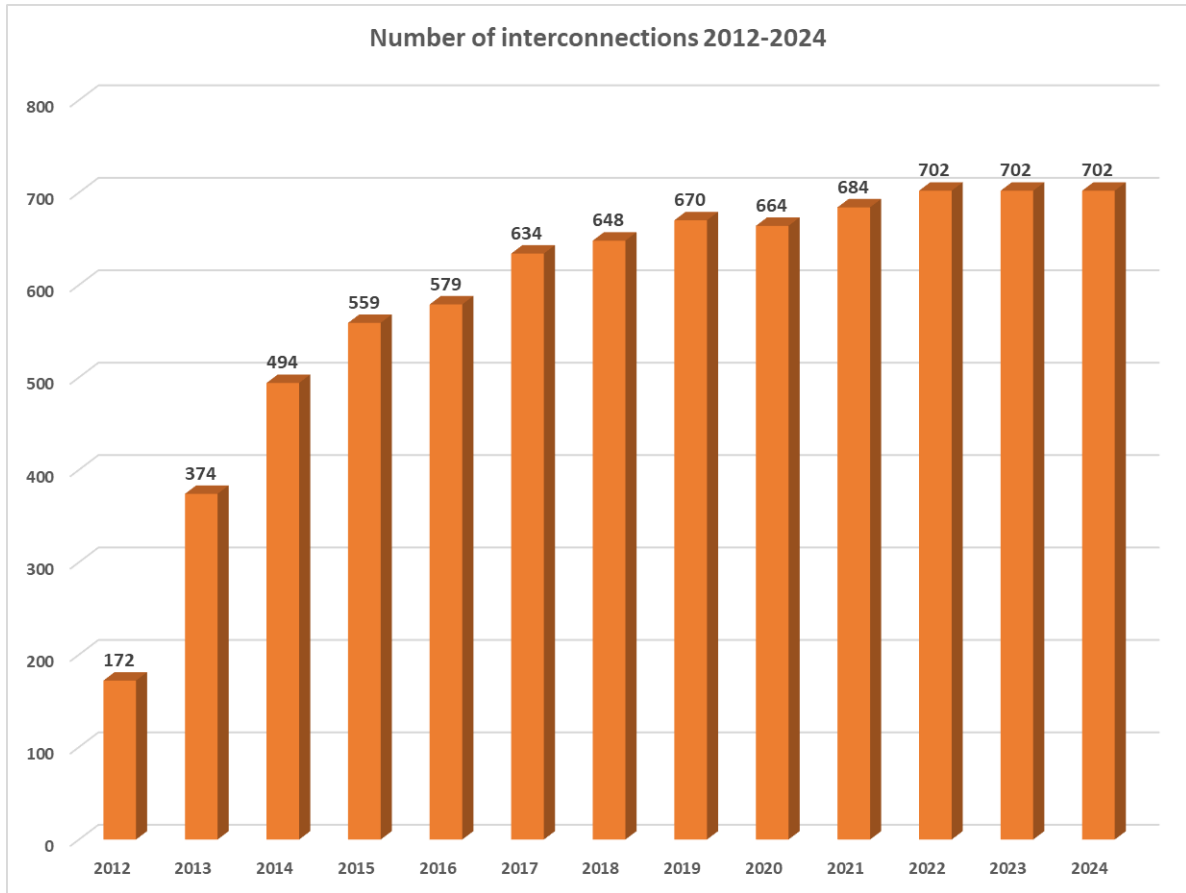

2.2. Number of notifications, requests and replies per Member State

The graphs below show the total annual numbers of requests, replies to requests, notifications of new convictions and notifications of updates per Member State in the period 2020-2024.