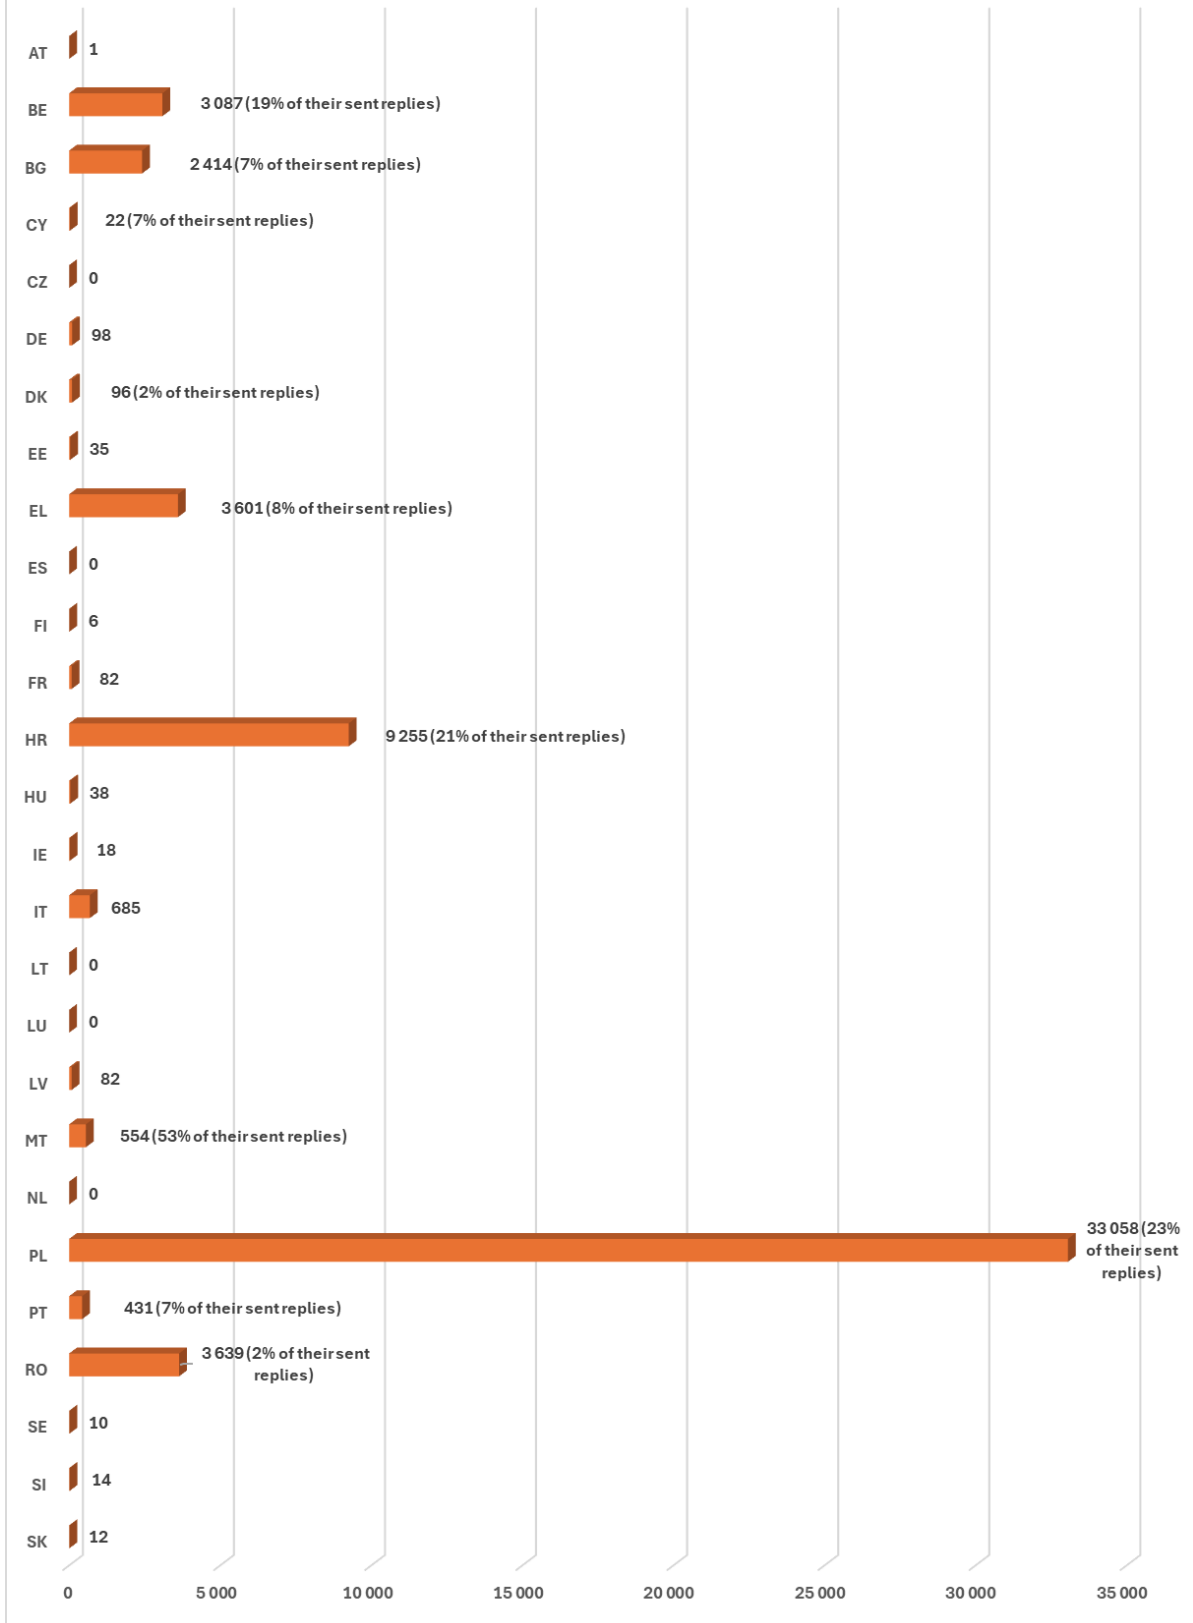

Number of replies sent after the deadline,
by Member State, in 2021