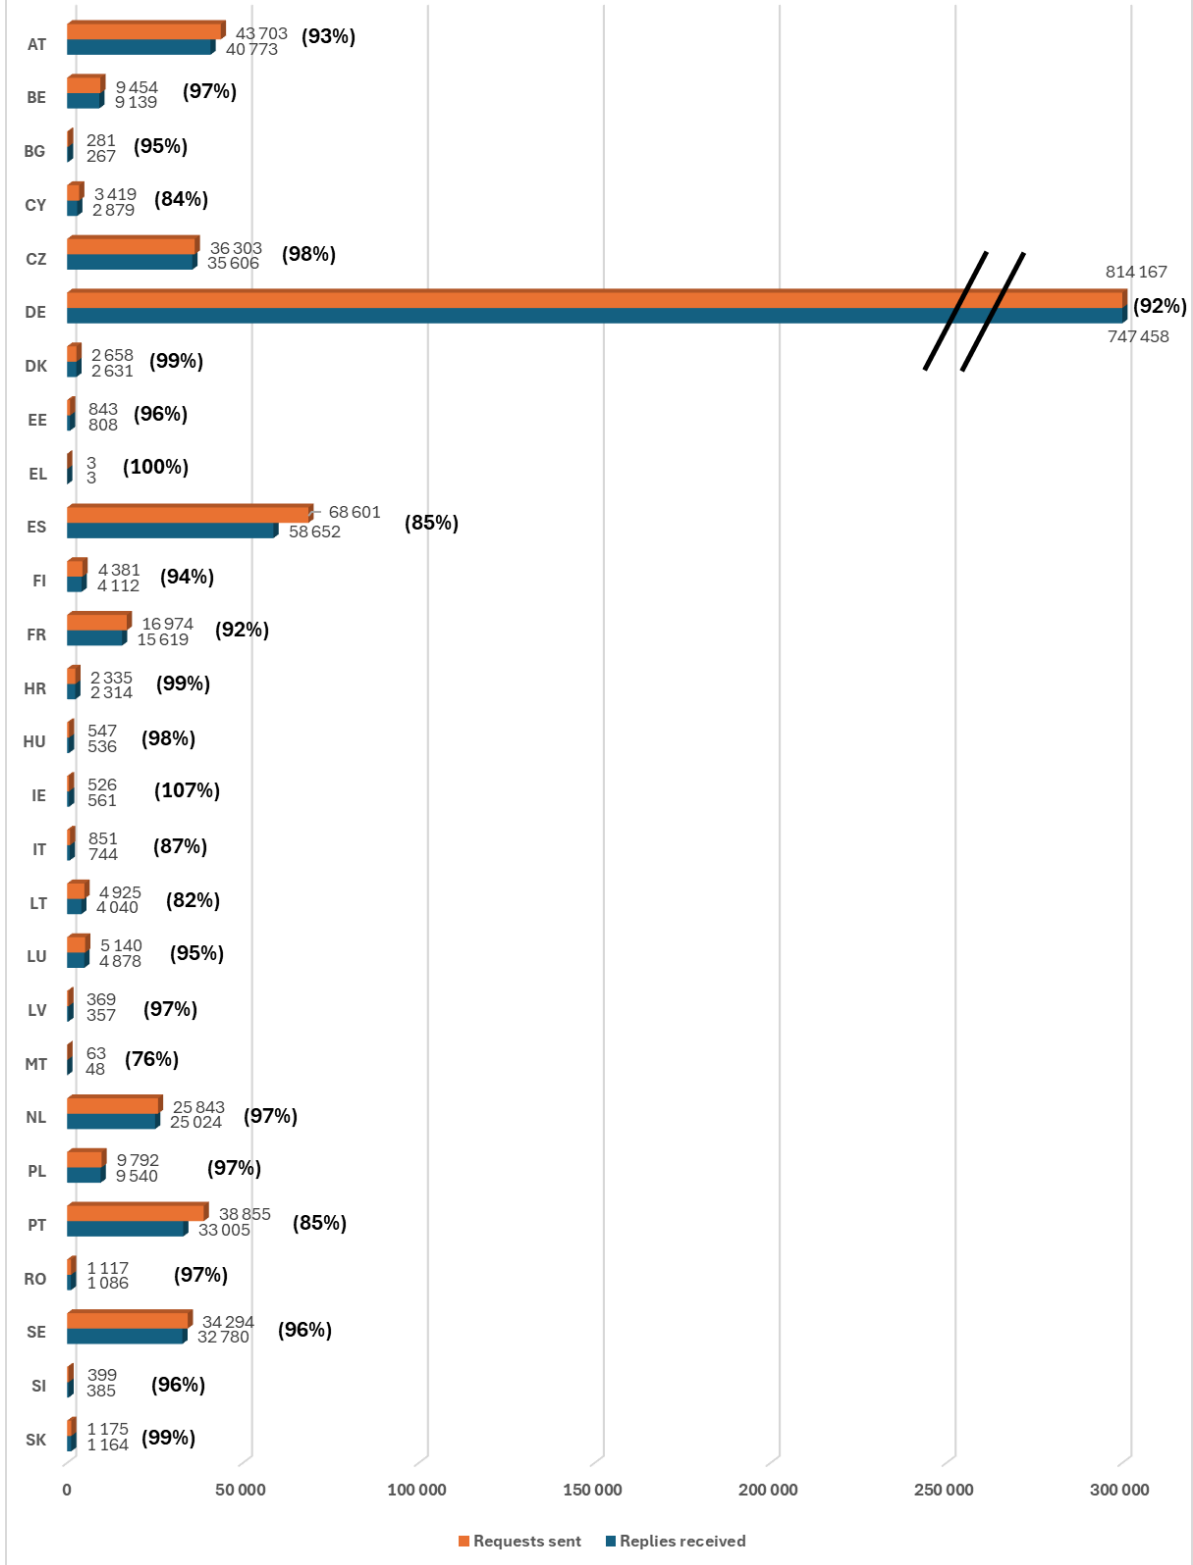

Number of requests sent and replies received,
by Member State, in 2022