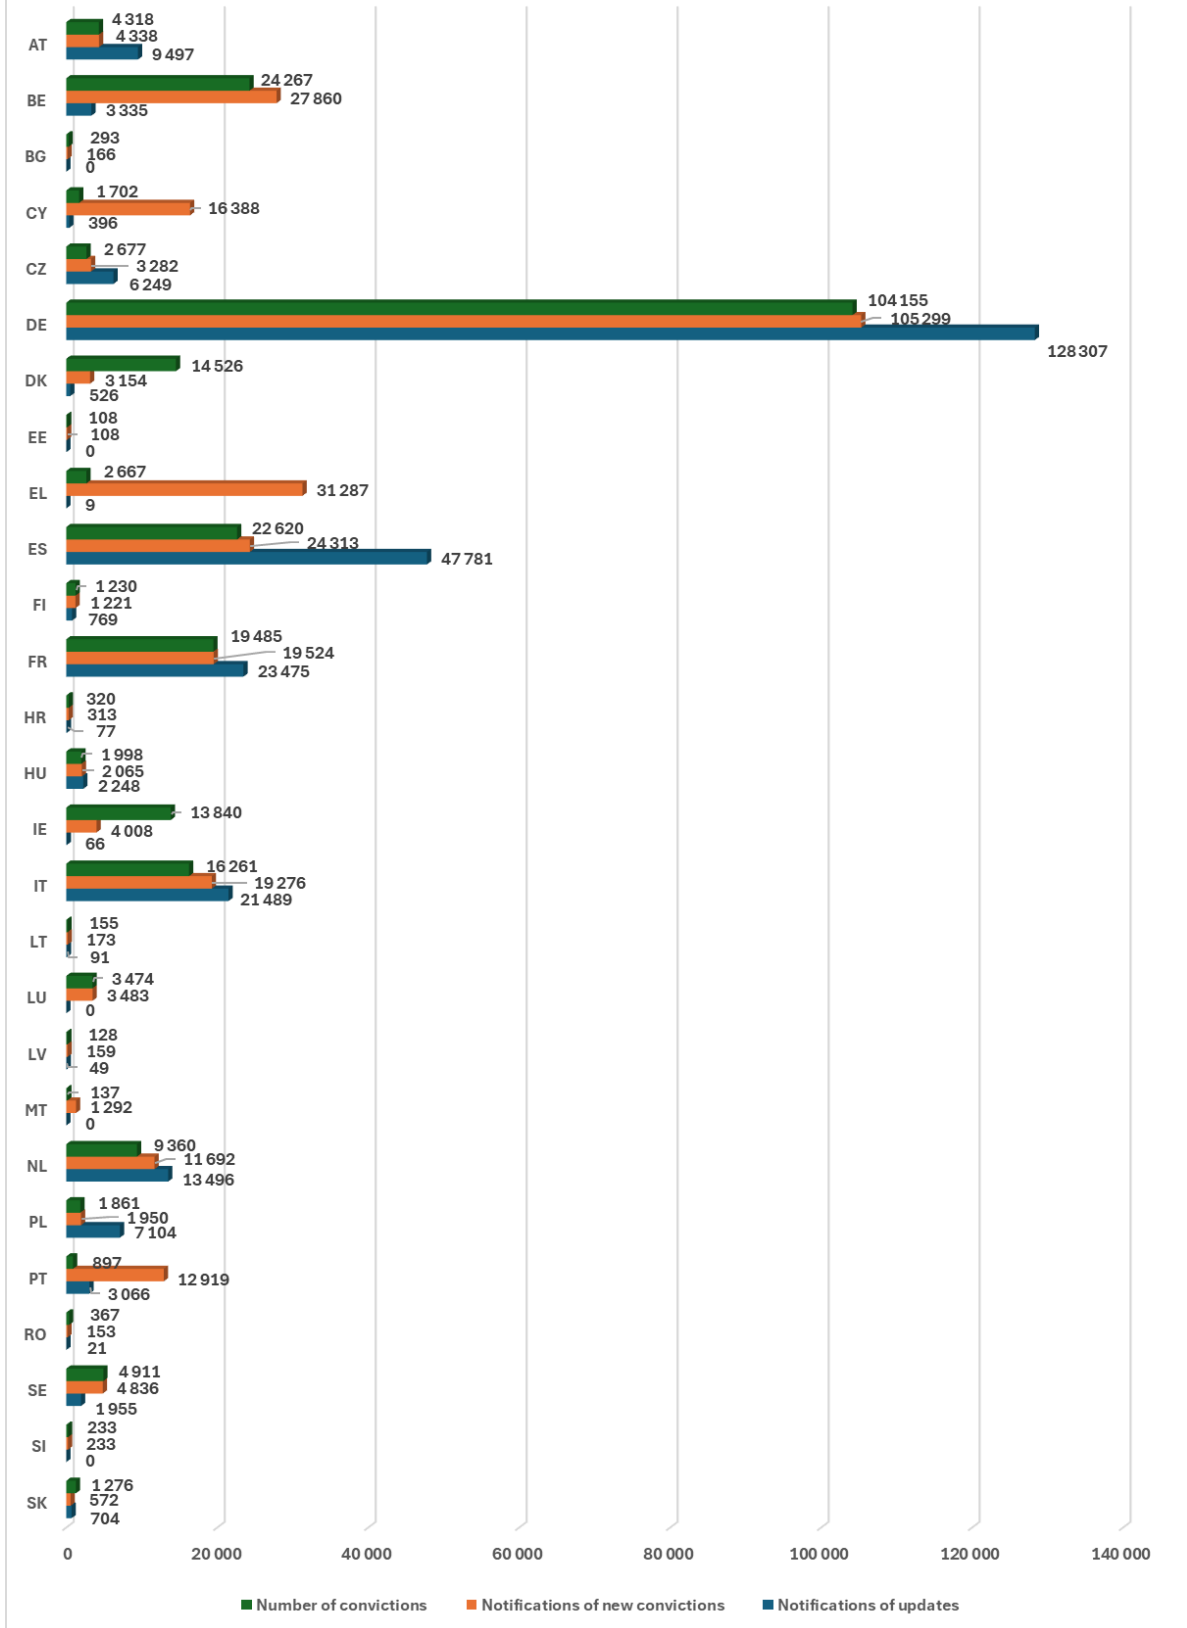

Number of convictions and notifications (of new convictions and updates), by Member State, in 2022