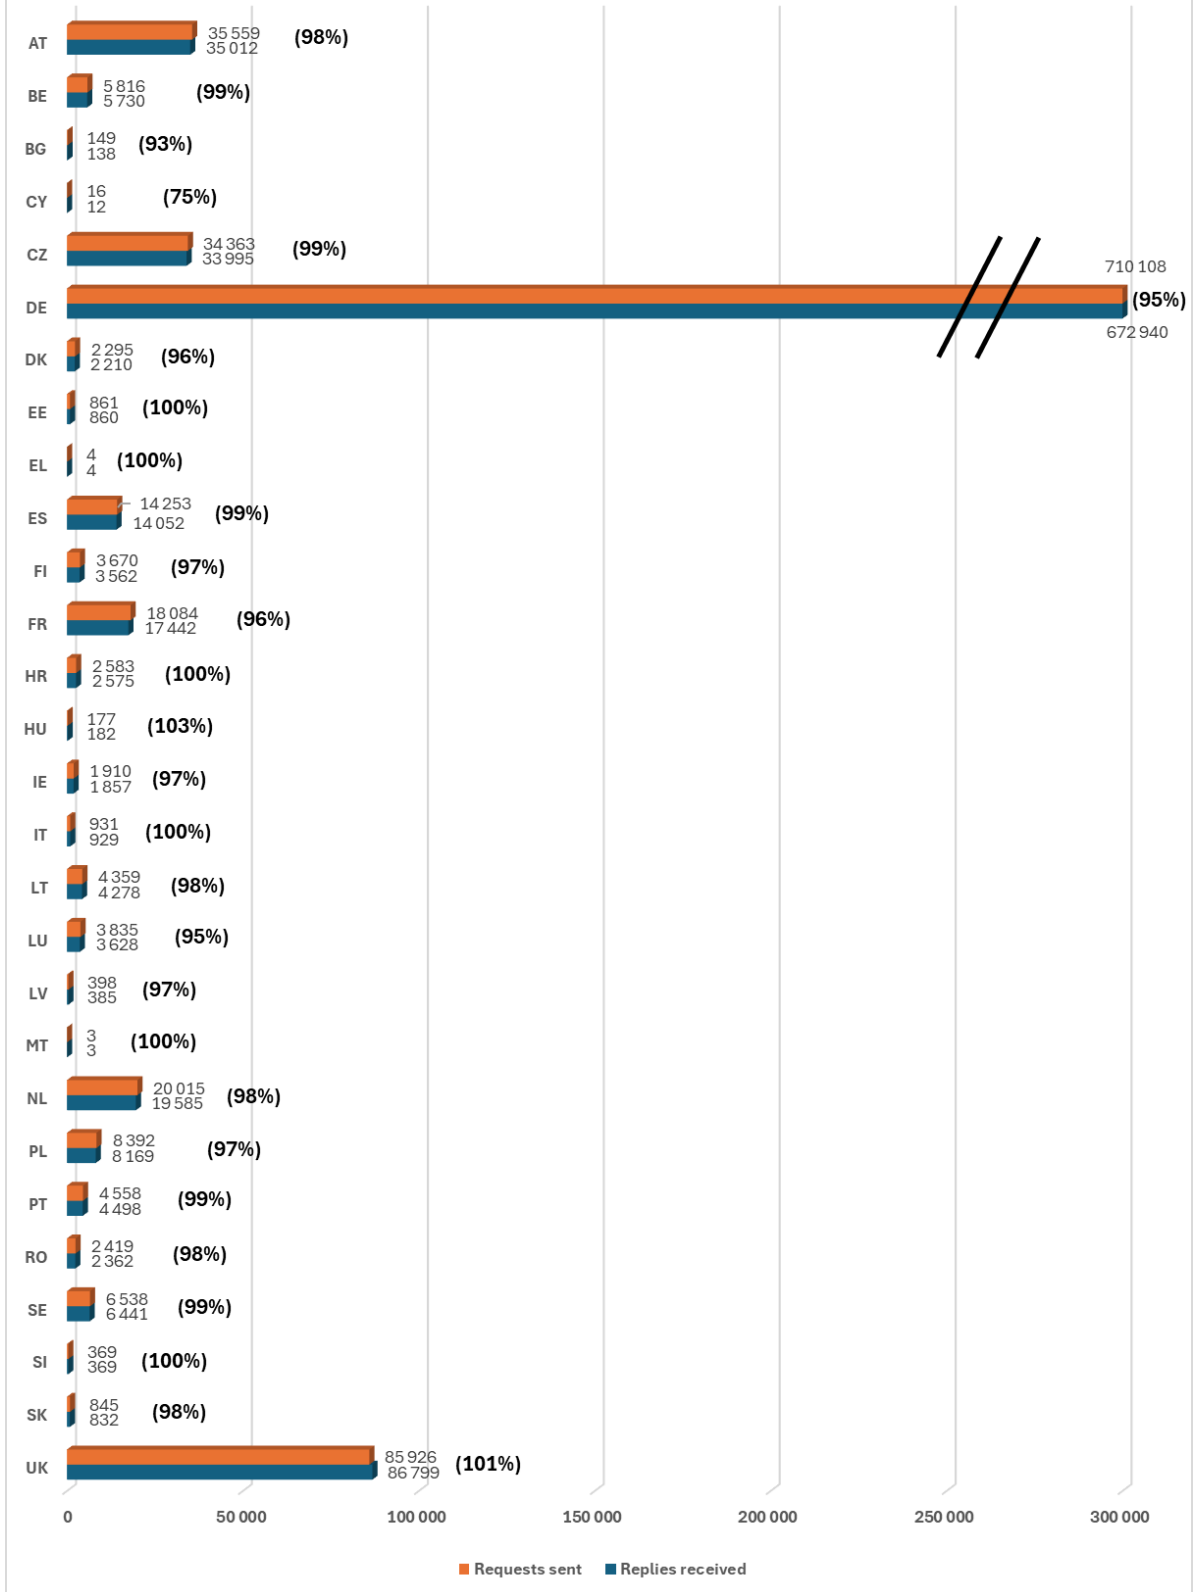

Number of requests sent and replies received,
by Member State, in 2020